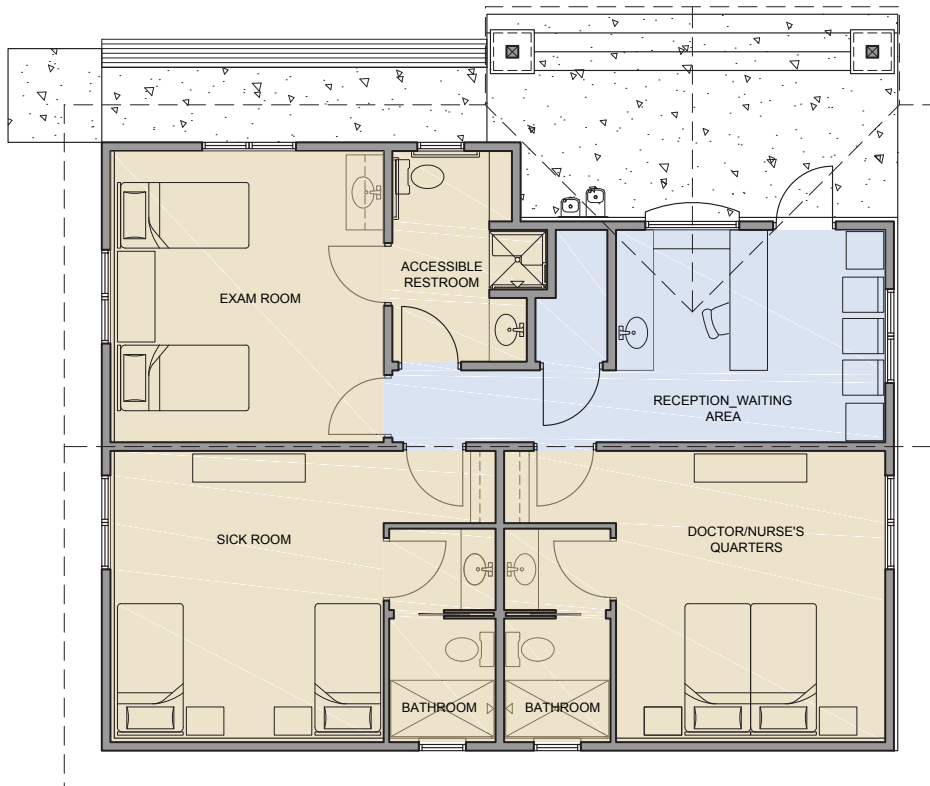

Camp Spalding Health Center

NEWPORT, WASHINGTON

First Floor

Professional Services Rendered
Landscape Architecture
Architectural Design

FLA Staff
Principal Architect, Dave Lee

creating places that nourish the soul